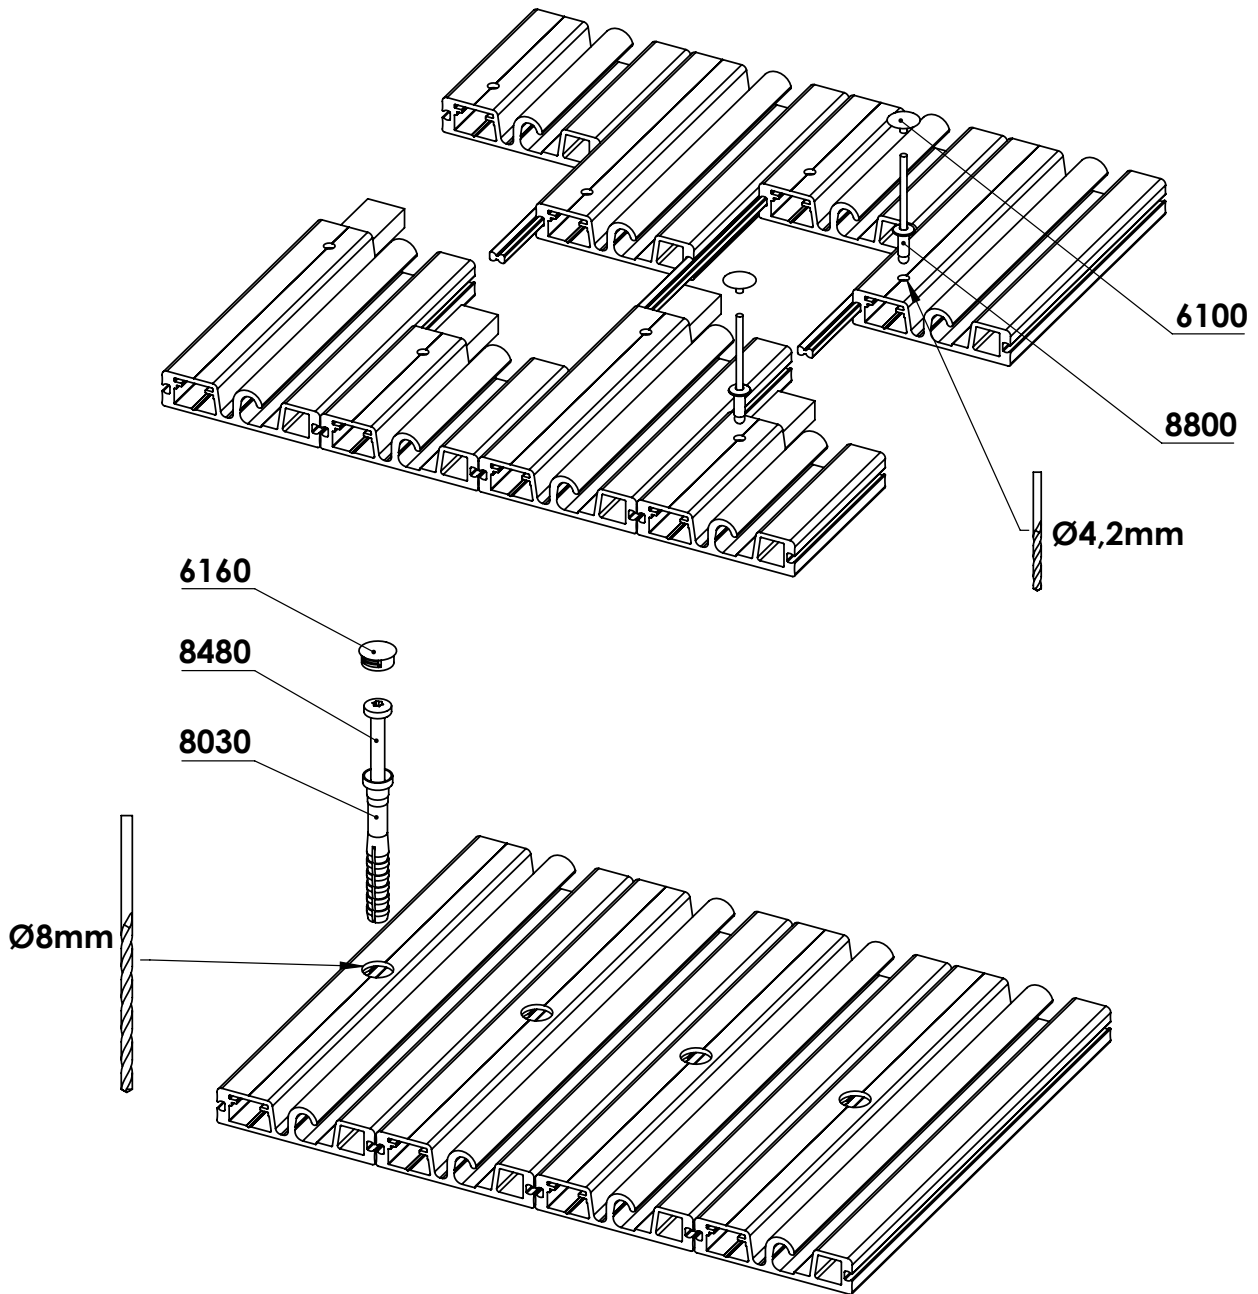

Selekt

one side rail left

Manual

Installation of Pool Enclosure Selekt
one side rail left

line **LIVING**

popp

COVER POSITION

RAILS POSITION

LEFT

RAIL MOUNTING

PARTS:

8480 - Ø5x60

8800 - Ø4x10

6100 - Ø4/12

8030 - Ø8x60

6160 - Ø12

INSTALLATION OF SEGMENTS

INSTALLATION OF LOCKING BOLT

PARTS:

1210

1230

1211_M12x1,5

INSTALLATION OF FIXING PYRAMID WITHOUT HELPING TOOL

PARTS:

1265

8800_Ø 4,0 x 10

INSTALLATION OF FIXING PYRAMID - OPTION

PARTS:

PLACING OF STOP ELEMENTS FOR SEGMENTS

PARTS:

1200

8840 - Ø3 x 10