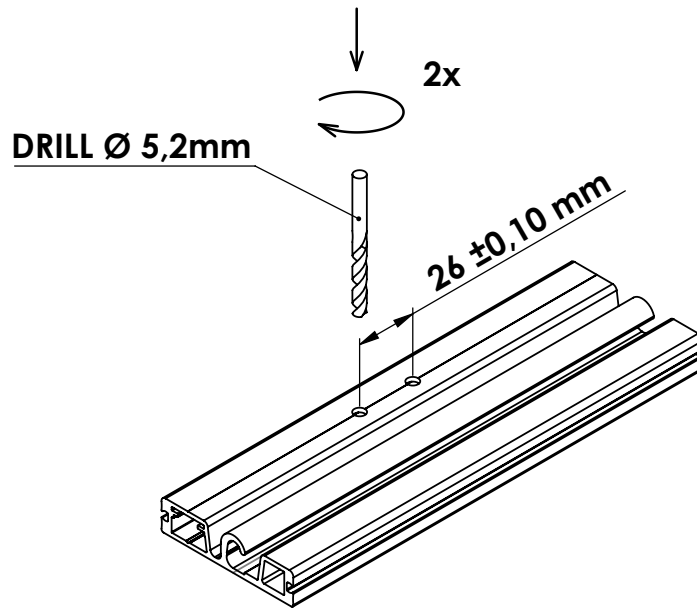

LEFT

RAIL MOUNTING

PARTS:

8480 - Ø5x60

8800 - Ø4x10

6100 - Ø4/12

8030 - Ø8x60

6160 - Ø12

INSTALLATION OF SEGMENTS

INSTALLATION OF LOCKING BOLT

PARTS:

1210

1230

1211_M12x1,5

INSTALLATION OF FIXING PYRAMID WITHOUT HELPING TOOL

PARTS:

1265

8800_Ø 4,0 x 10

INSTALLATION OF FIXING PYRAMID - OPTION

PARTS:

PLACING OF STOP ELEMENTS FOR SEGMENTS

PARTS:

1200

8840 - Ø3 x 10