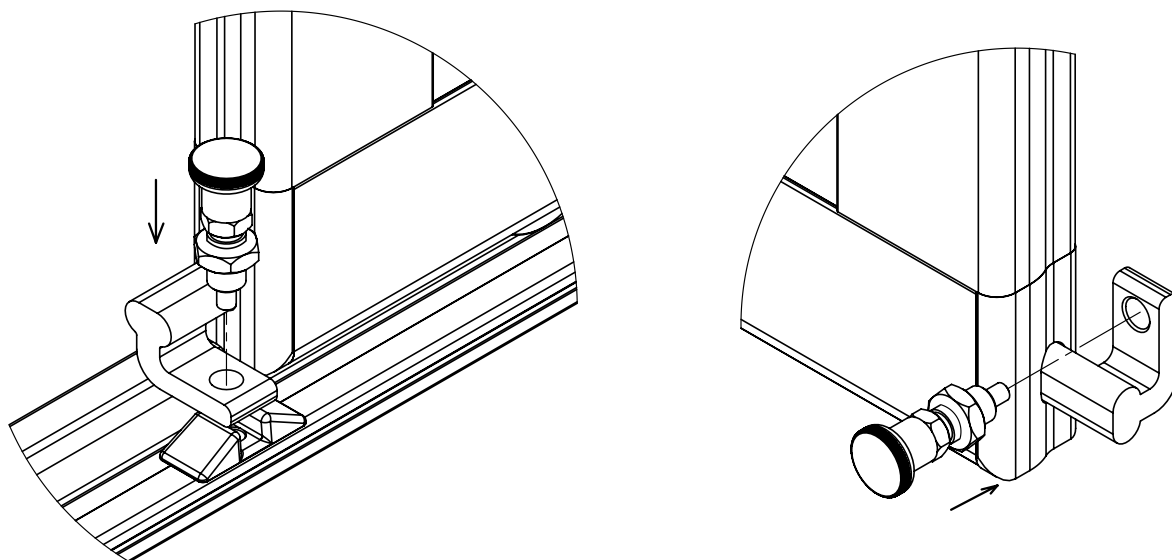

Selekt

one side rail left

Manual

Installation of Pool Enclosure Selekt
one side rail left

line **LIVING**

popp

COVER POSITION

RAILS POSITION

LEFT

RAIL MOUNTING

PARTS:

8480 - Ø5x60

8800 - Ø4x10

6100 - Ø4/12

8030 - Ø8x60

6160 - Ø12

INSTALLATION OF SEGMENTS

INSTALLATION OF LOCKING BOLT

PARTS:

1210

1230

1211_M12x1,5

INSTALLATION OF FIXING PYRAMID WITHOUT HELPING TOOL

PARTS:

1265

8800_Ø 4,0 x 10

INSTALLATION OF FIXING PYRAMID - OPTION

PARTS:

PLACING OF STOP ELEMENTS FOR SEGMENTS

PARTS:

1200

8840 - Ø3 x 10