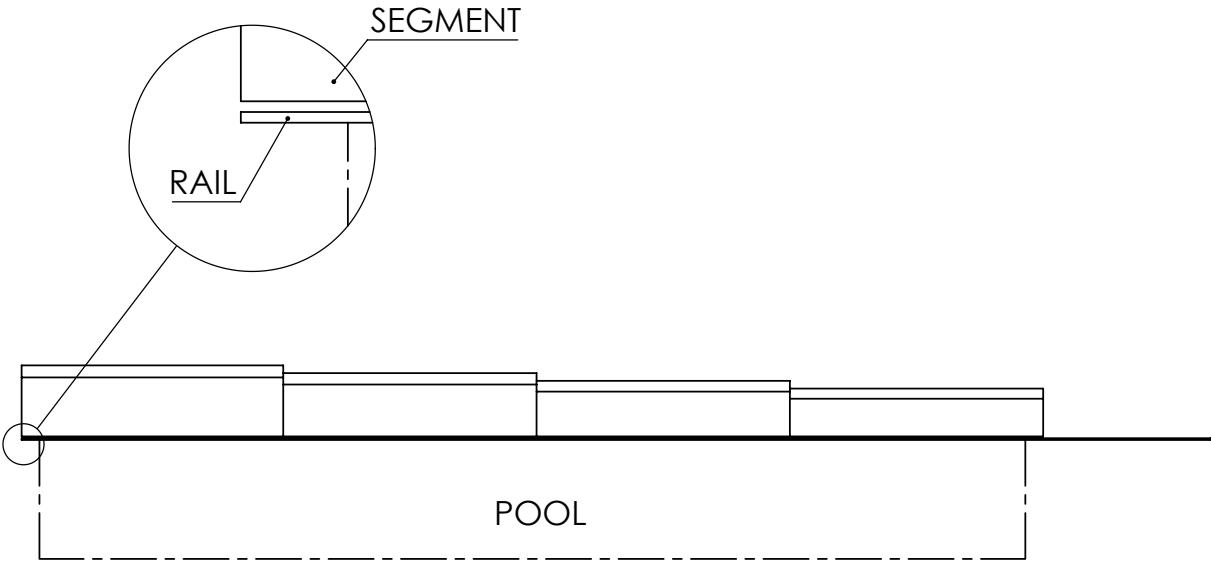

Selekt

one side rail left

Manual

Installation of Pool Enclosure Selekt
one side rail left

line **LIVING**

popp

COVER POSITION

RAILS POSITION

LEFT

RAIL MOUNTING

PARTS:

8480 - Ø5x60

8800 - Ø4x10

6100 - Ø4/12

8030 - Ø8x60

6160 - Ø12

1265

8800_Ø 4,0 x 10

INSTALLATION OF FIXING PYRAMID - OPTION

PARTS:

PLACING OF STOP ELEMENTS FOR SEGMENTS

PARTS:

1200

8840 - Ø3 x 10