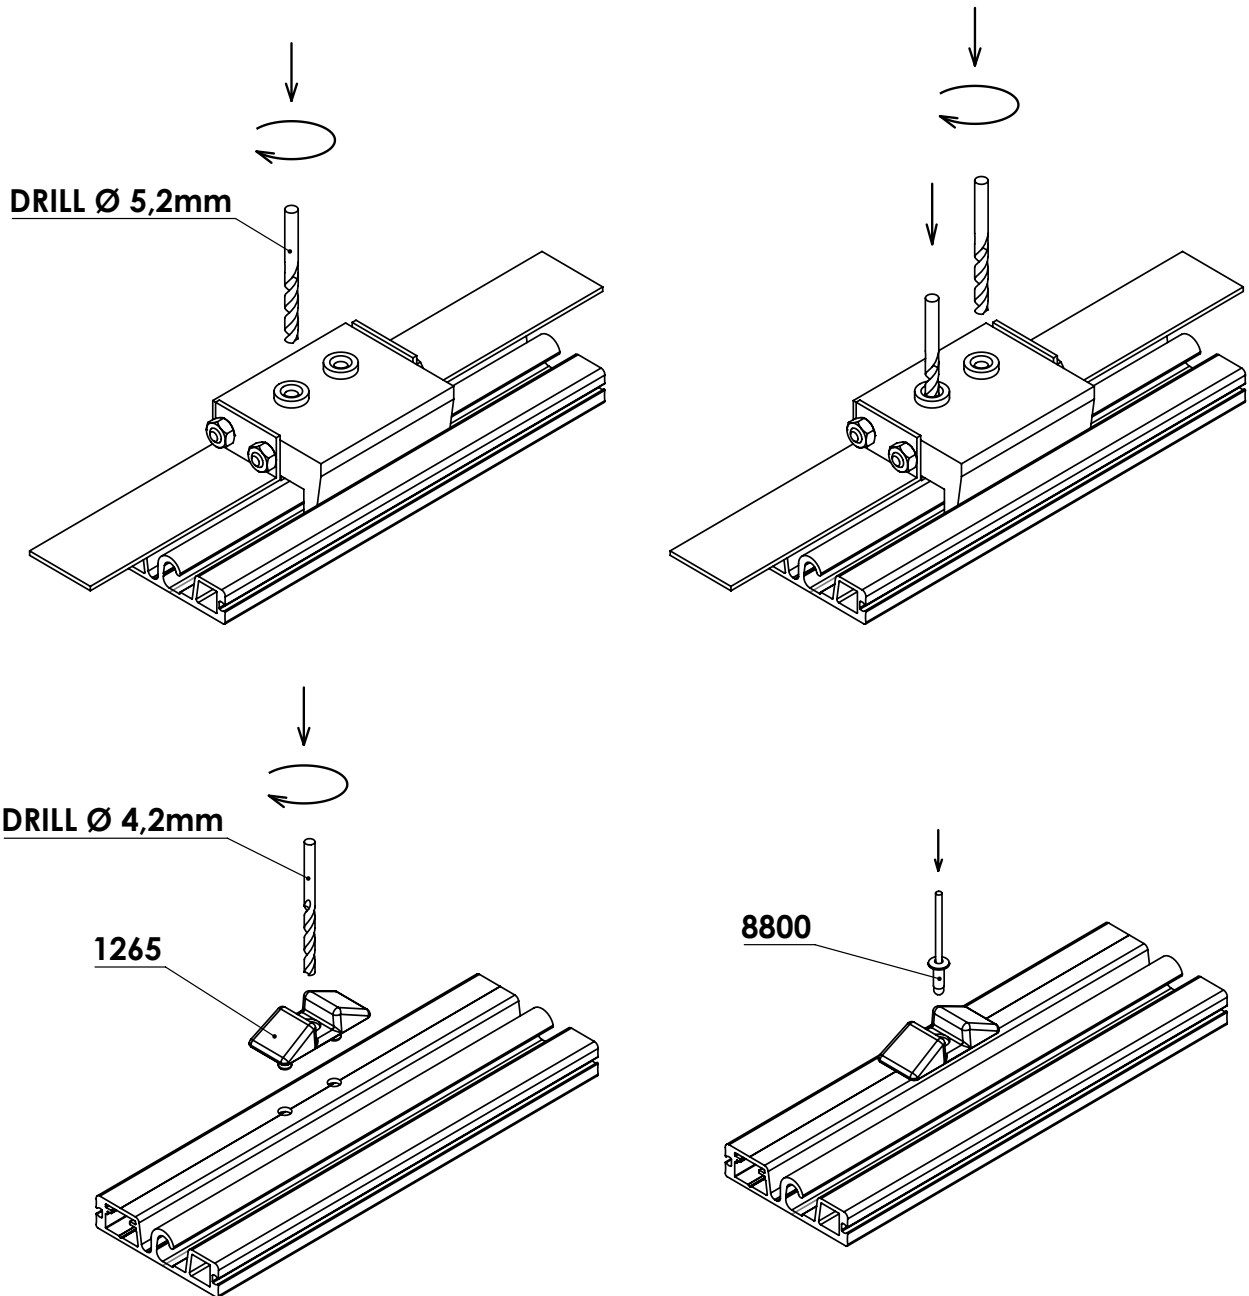

LEFT

RAIL MOUNTING

PARTS:

8480 - Ø5x60

8800 - Ø4x10

6100 - Ø4/12

8030 - Ø8x60

6160 - Ø12

INSTALLATION OF SEGMENTS

INSTALLATION OF LOCKING BOLT

PARTS:

1210

1230

1211_M12x1,5

INSTALLATION OF FIXING PYRAMID WITHOUT HELPING TOOL

PARTS:

1265

8800_Ø 4,0 x 10

INSTALLATION OF FIXING PYRAMID - OPTION

PARTS:

PLACING OF STOP ELEMENTS FOR SEGMENTS

PARTS:

1200

8840 - Ø3 x 10