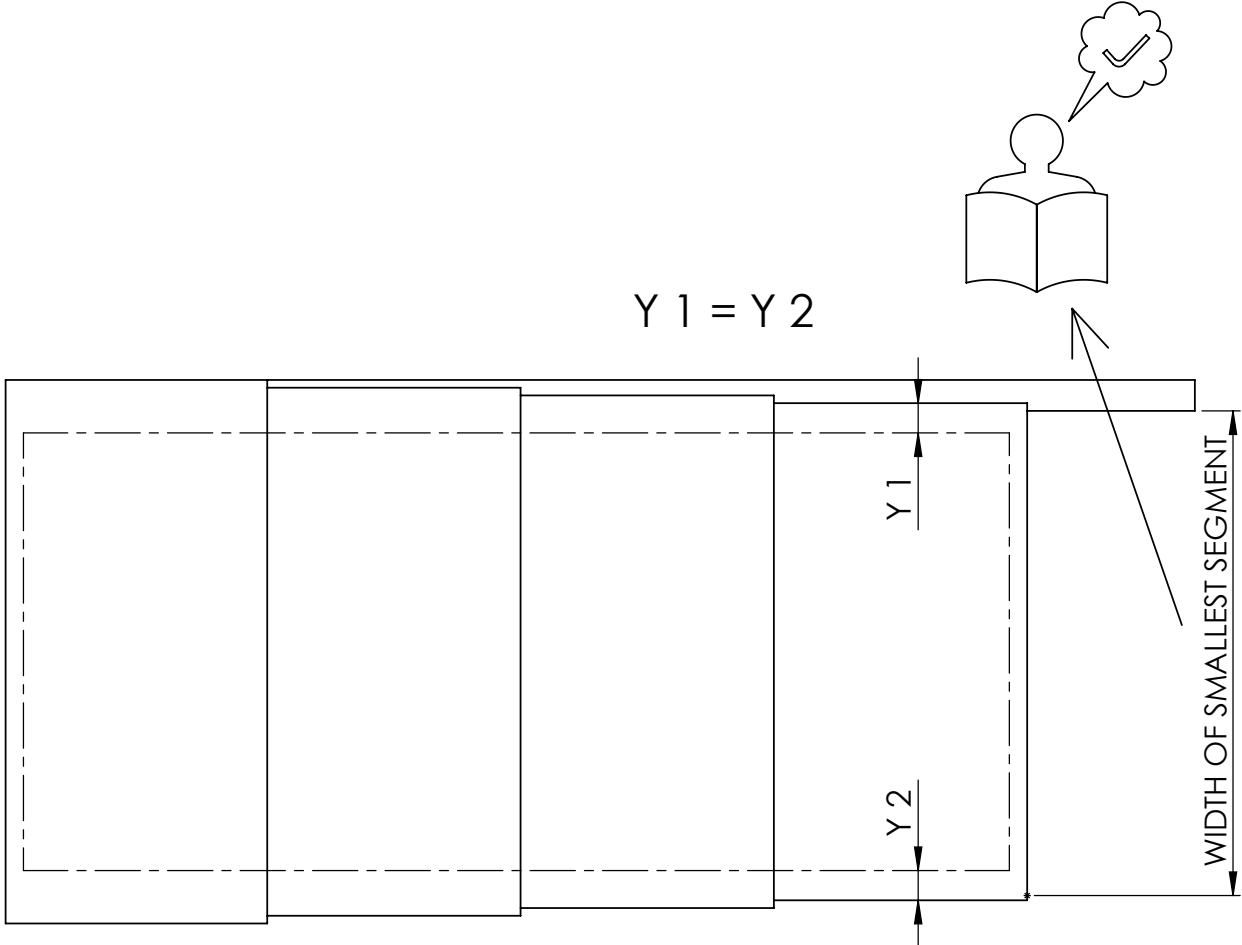

Selekt

one side rail left

Manual

Installation of Pool Enclosure Selekt
one side rail left

line **LIVING**

popp

COVER POSITION

RAILS POSITION

LEFT

RAIL MOUNTING

PARTS:

8480 - Ø5x60

8800 - Ø4x10

6100 - Ø4/12

8030 - Ø8x60

6160 - Ø12