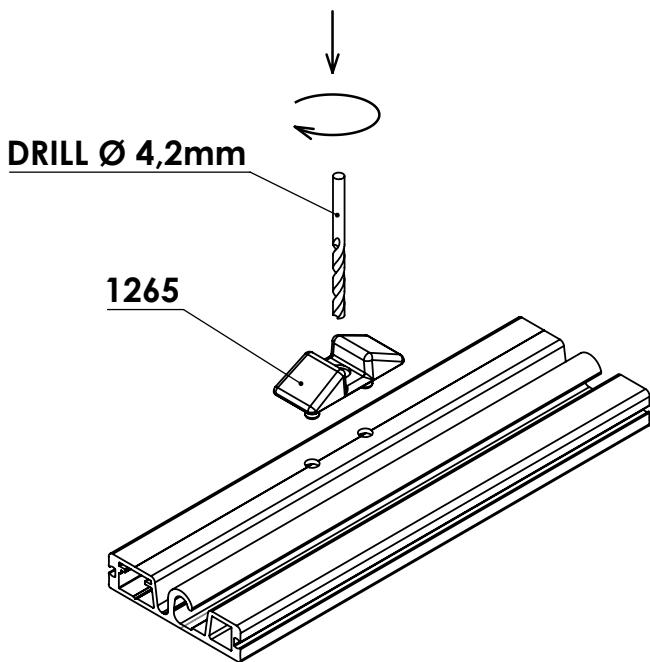

LEFT

RAIL MOUNTING

PARTS:

8480 - Ø5x60

8800 - Ø4x10

6100 - Ø4/12

8030 - Ø8x60

6160 - Ø12

INSTALLATION OF SEGMENTS

INSTALLATION OF LOCKING BOLT

PARTS:

1210

1230

1211_M12x1,5

INSTALLATION OF FIXING PYRAMID WITHOUT HELPING TOOL

PARTS:

1265

8800_Ø 4,0 x 10

INSTALLATION OF FIXING PYRAMID - OPTION

PARTS:

PLACING OF STOP ELEMENTS FOR SEGMENTS

PARTS:

1200

8840 - Ø3 x 10