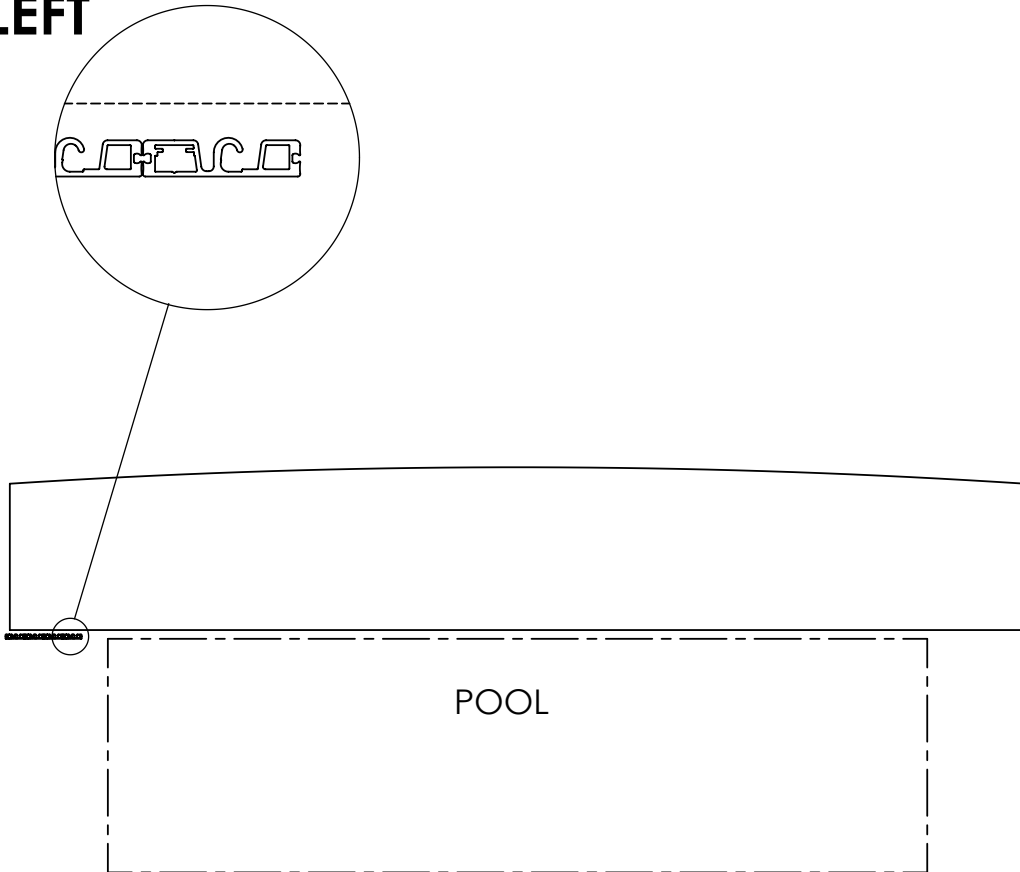

Selekt

one side rail left

Manual

Installation of Pool Enclosure Selekt
one side rail left

line **LIVING**

popp

COVER POSITION

RAILS POSITION

LEFT

RAIL MOUNTING

PARTS:

8480 - Ø5x60

8800 - Ø4x10

6100 - Ø4/12

8030 - Ø8x60

6160 - Ø12

INSTALLATION OF SEGMENTS

INSTALLATION OF LOCKING BOLT

PARTS:

1210

1230

1211_M12x1,5

INSTALLATION OF FIXING PYRAMID WITHOUT HELPING TOOL

PARTS:

1265

8800_Ø 4,0 x 10

INSTALLATION OF FIXING PYRAMID - OPTION

PARTS:

PLACING OF STOP ELEMENTS FOR SEGMENTS

PARTS:

1200

8840 - Ø3 x 10