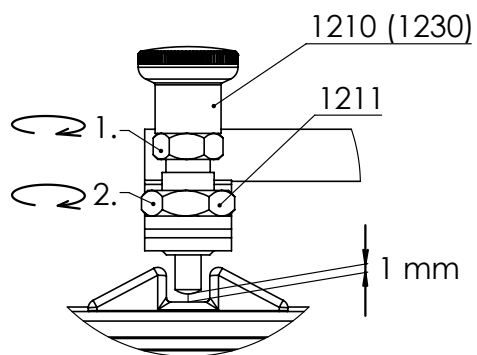

Selekt

one side rail left

Manual

Installation of Pool Enclosure Selekt
one side rail left

line **LIVING**

popp

COVER POSITION

RAILS POSITION

LEFT

RAIL MOUNTING

PARTS:

8480 - Ø5x60

8800 - Ø4x10

6100 - Ø4/12

8030 - Ø8x60

6160 - Ø12

INSTALLATION OF SEGMENTS

INSTALLATION OF LOCKING BOLT

PARTS:

1210

1230

1211_M12x1,5

INSTALLATION OF FIXING PYRAMID WITHOUT HELPING TOOL

PARTS:

1265

8800_Ø 4,0 x 10

INSTALLATION OF FIXING PYRAMID - OPTION

PARTS:

PLACING OF STOP ELEMENTS FOR SEGMENTS

PARTS:

1200

8840 - Ø3 x 10