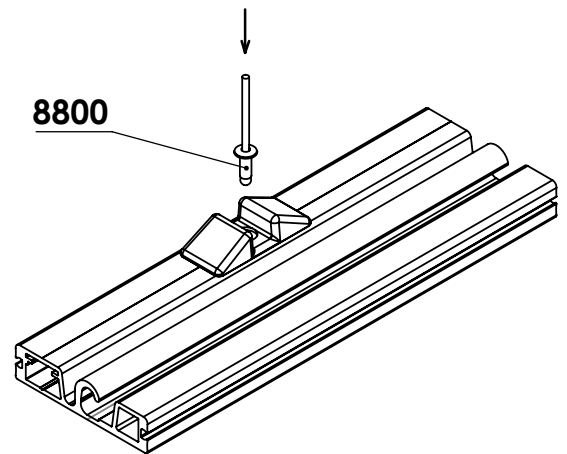

LEFT

RAIL MOUNTING

PARTS:

8480 - Ø5x60

8800 - Ø4x10

6100 - Ø4/12

8030 - Ø8x60

6160 - Ø12

INSTALLATION OF SEGMENTS

INSTALLATION OF LOCKING BOLT

PARTS:

1210

1230

1211_M12x1,5

INSTALLATION OF FIXING PYRAMID WITHOUT HELPING TOOL

PARTS:

1265

8800_Ø 4,0 x 10

INSTALLATION OF FIXING PYRAMID - OPTION

PARTS:

PLACING OF STOP ELEMENTS FOR SEGMENTS

PARTS:

1200

8840 - Ø3 x 10