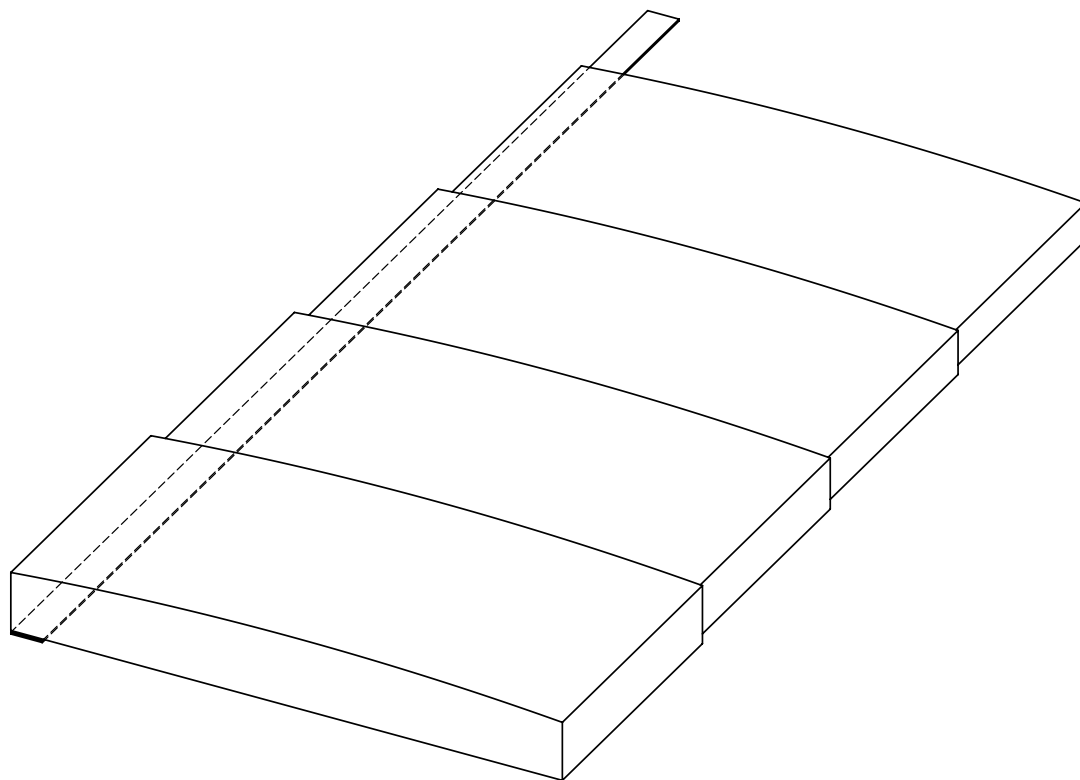

Selekt

one side rail left

Manual

Installation of Pool Enclosure Selekt
one side rail left

line **LIVING**

popp

COVER POSITION

RAILS POSITION

LEFT

RAIL MOUNTING

PARTS:

8480 - Ø5x60

8800 - Ø4x10

6100 - Ø4/12

8030 - Ø8x60

6160 - Ø12

1265

8800_Ø 4,0 x 10

INSTALLATION OF FIXING PYRAMID - OPTION

PARTS:

PLACING OF STOP ELEMENTS FOR SEGMENTS

PARTS:

1200

8840 - Ø3 x 10