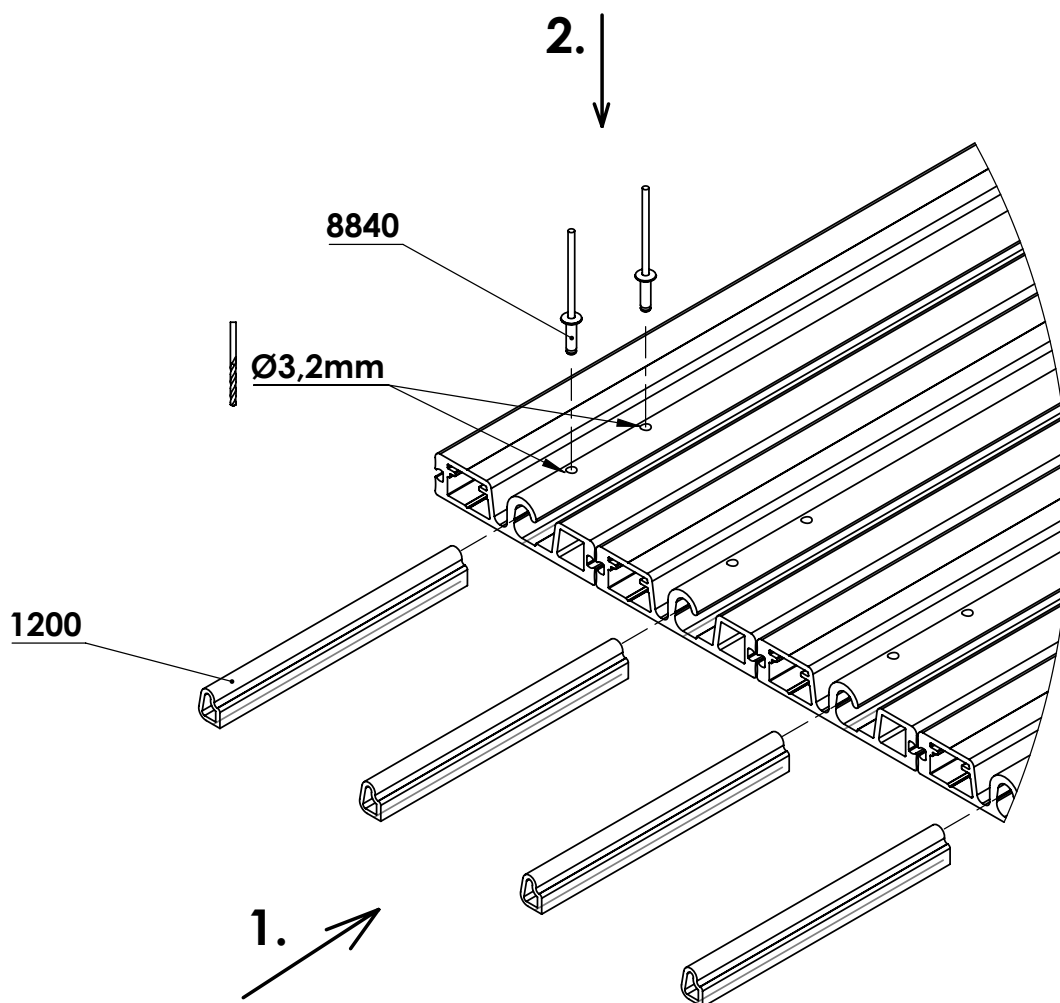

LEFT

RAIL MOUNTING

PARTS:

8480 - Ø5x60

8800 - Ø4x10

6100 - Ø4/12

8030 - Ø8x60

6160 - Ø12

INSTALLATION OF SEGMENTS

INSTALLATION OF LOCKING BOLT

PARTS:

1210

1230

1211_M12x1,5

INSTALLATION OF FIXING PYRAMID WITHOUT HELPING TOOL

PARTS:

1265

8800_Ø 4,0 x 10

INSTALLATION OF FIXING PYRAMID - OPTION

PARTS:

PLACING OF STOP ELEMENTS FOR SEGMENTS

PARTS:

1200

8840 - Ø3 x 10

PLACING OF BLIND PLUG OF RAIL

PARTS: