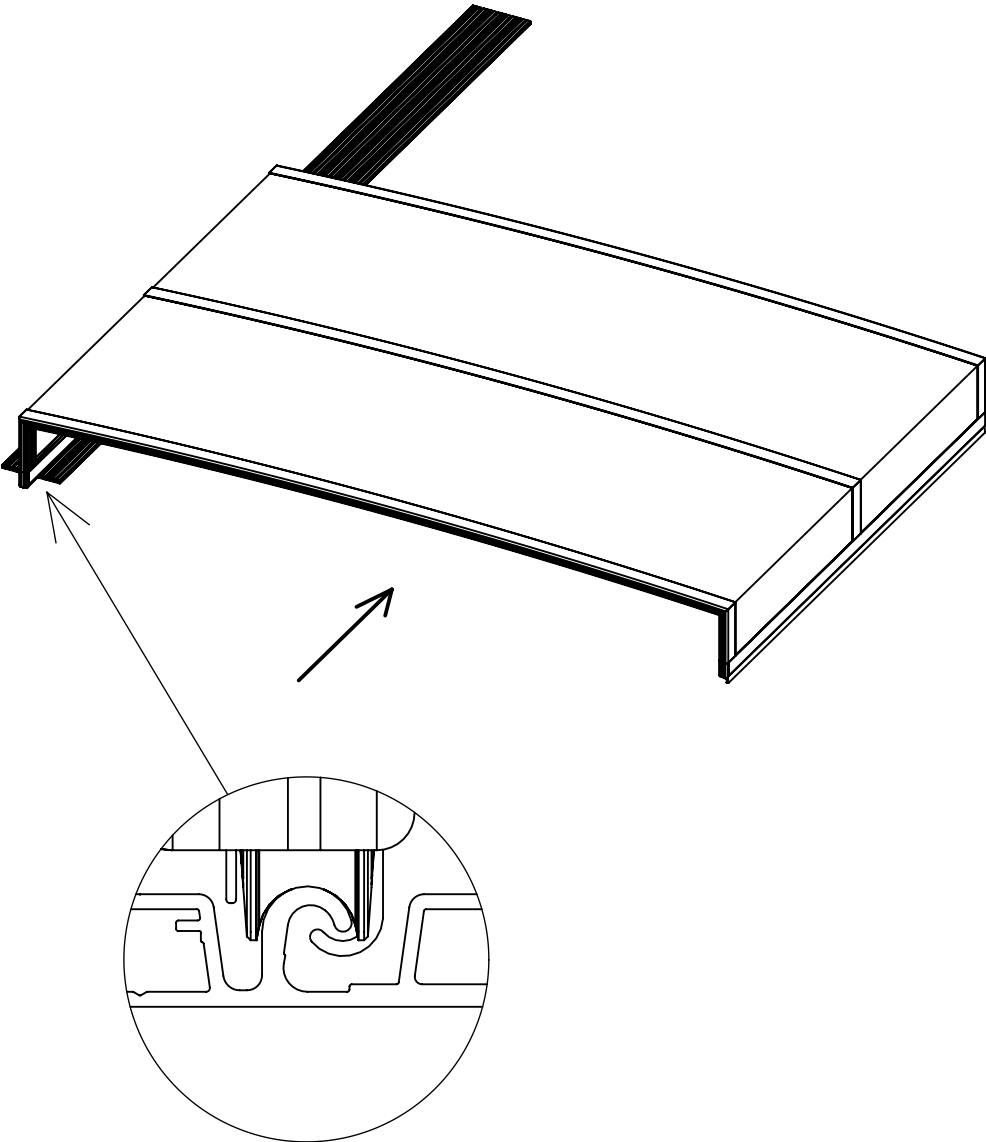

Selekt

one side rail left

Manual

Installation of Pool Enclosure Selekt
one side rail left

line **LIVING**

popp

COVER POSITION

RAILS POSITION

LEFT

RAIL MOUNTING

PARTS:

8480 - Ø5x60

8800 - Ø4x10

6100 - Ø4/12

8030 - Ø8x60

6160 - Ø12

INSTALLATION OF SEGMENTS

INSTALLATION OF LOCKING BOLT

PARTS:

1210

1230

1211_M12x1,5

INSTALLATION OF FIXING PYRAMID WITHOUT HELPING TOOL

PARTS:

1265

8800_Ø 4,0 x 10

INSTALLATION OF FIXING PYRAMID - OPTION

PARTS:

PLACING OF STOP ELEMENTS FOR SEGMENTS

PARTS:

1200

8840 - Ø3 x 10