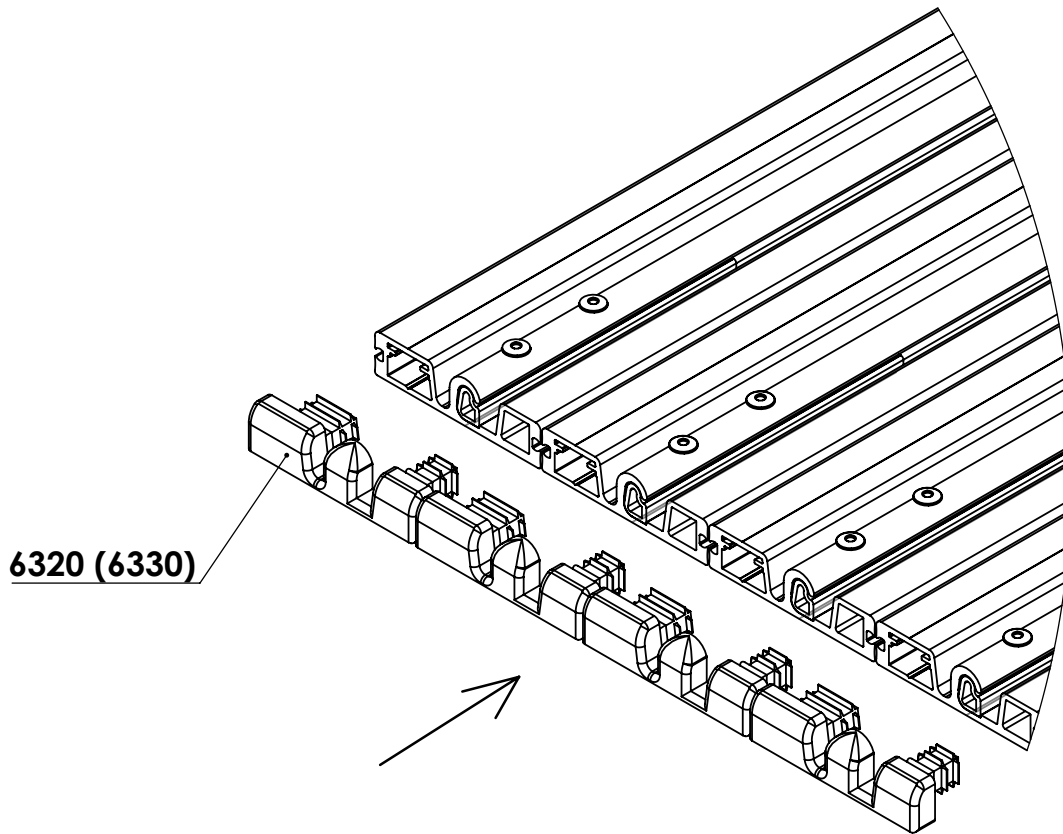

LEFT

RAIL MOUNTING

PARTS:

8480 - Ø5x60

8800 - Ø4x10

6100 - Ø4/12

8030 - Ø8x60

6160 - Ø12

INSTALLATION OF SEGMENTS

INSTALLATION OF LOCKING BOLT

PARTS:

1210

1230

1211_M12x1,5

INSTALLATION OF FIXING PYRAMID WITHOUT HELPING TOOL

PARTS:

1265

8800_Ø 4,0 x 10

INSTALLATION OF FIXING PYRAMID - OPTION

PARTS:

PLACING OF STOP ELEMENTS FOR SEGMENTS

PARTS:

1200

8840 - Ø3 x 10

PLACING OF BLIND PLUG OF RAIL

PARTS: